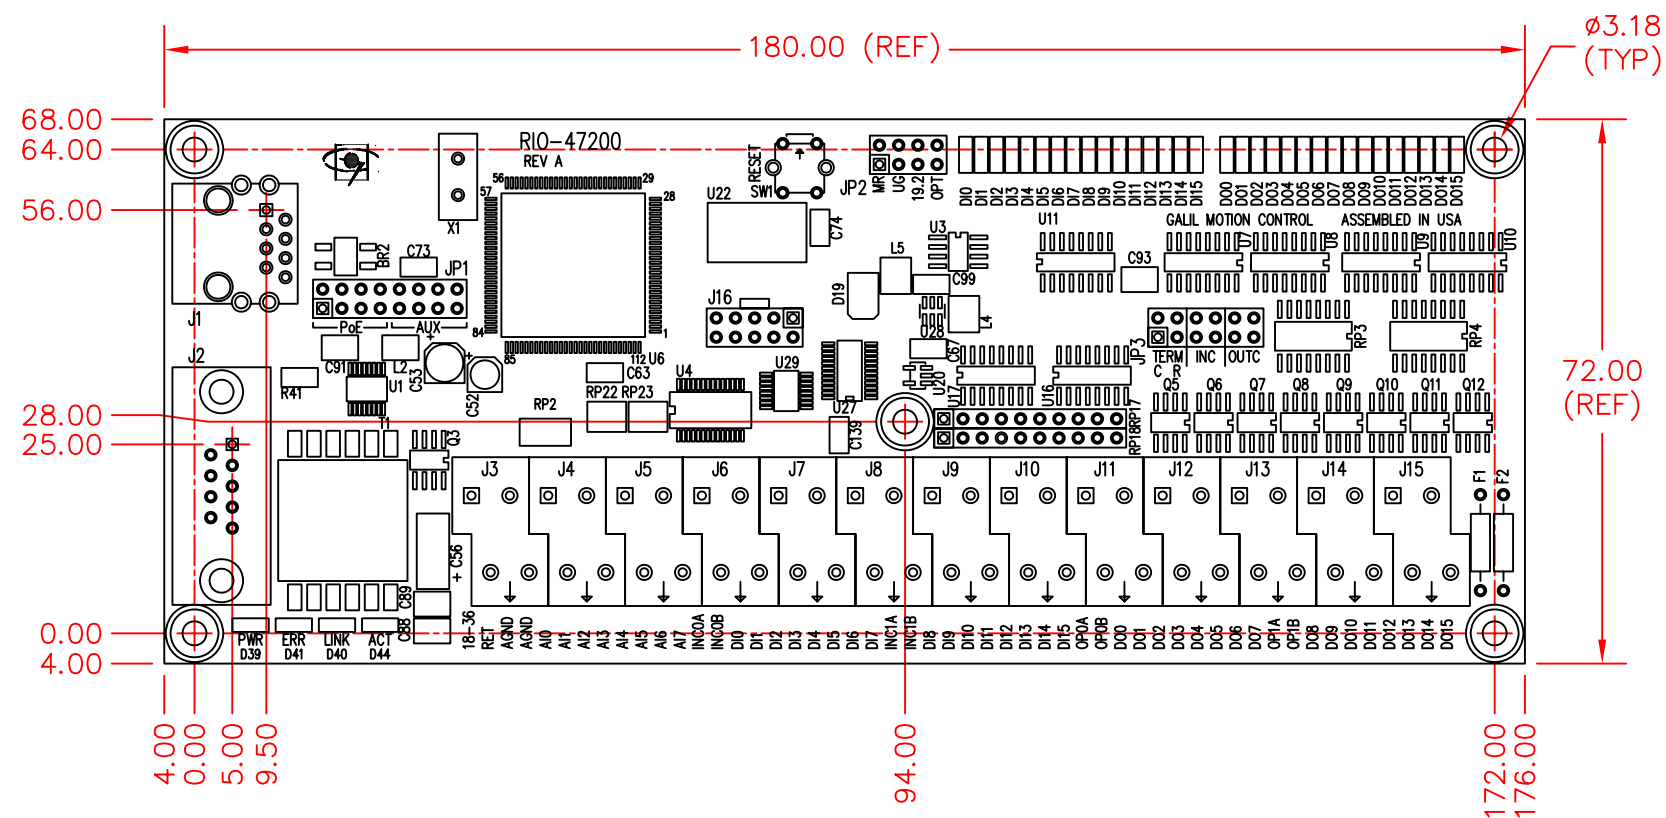

REV	DESCRIPTION	DATE
A	INITIAL RELEASE	10/27/08

NOTES:

- ALL DIMENSIONS IN MILLIMETERS.

GALIL MOTION CONTROL 270 TECHNOLOGY WAY ROCKLIN, CA 95765 (916) 626-0101		 GALIL
TITLE		
DIMENSIONS		
PART NUMBER		REV
RIO-47200		A
SCALE: NONE		SHEET: 1 OF 1